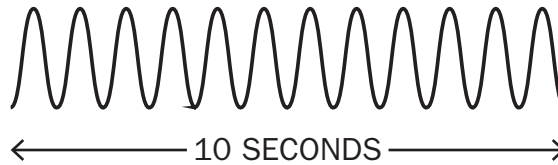

## for weather or other alerts

**When you hear  
the siren wail**

**This is a weather emergency, either a tornado or wind in excess of 60 m.p.h.**

Take cover immediately in the lowest interior space available, away from windows. Do not leave this building until the all-clear is sounded.

**When you hear  
the siren yelp**

**This is a non-weather emergency presenting an immediate threat to your safety, such as a hazardous materials spill or other danger.**

Listen for the voice instructions that follow. Take cover nearby. Do not leave this building unless the instructions are to evacuate.