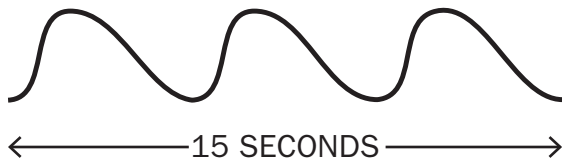

## for weather or other alerts

**When you hear  
the siren wail**

**This is a weather emergency, either a tornado or wind in excess of 60 m.p.h.**

Take cover immediately in the lowest interior space available, away from windows. Do not leave this building until the all-clear is sounded.

**When you hear  
the siren yelp**

**This is a non-weather emergency presenting an immediate threat to your safety, such as a hazardous materials spill or other danger.**

Listen for the voice instructions that follow. Take cover nearby. Do not leave this building unless the instructions are to evacuate.