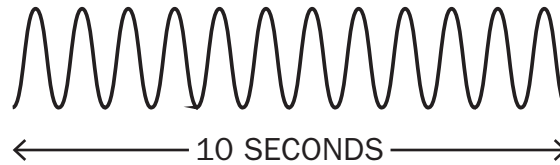

VOICE SIREN SYSTEM

for weather or other alerts

**When you hear
the siren wail**

This is a weather emergency, either a tornado or wind in excess of 60 m.p.h.

Take cover immediately in the lowest interior space available, away from windows. Do not leave this building until the all-clear is sounded.

**When you hear
the siren yelp**

This is a non-weather emergency presenting an immediate threat to your safety, such as a hazardous materials spill or other danger.

Listen for the voice instructions that follow. Take cover nearby. Do not leave this building unless the instructions are to evacuate.